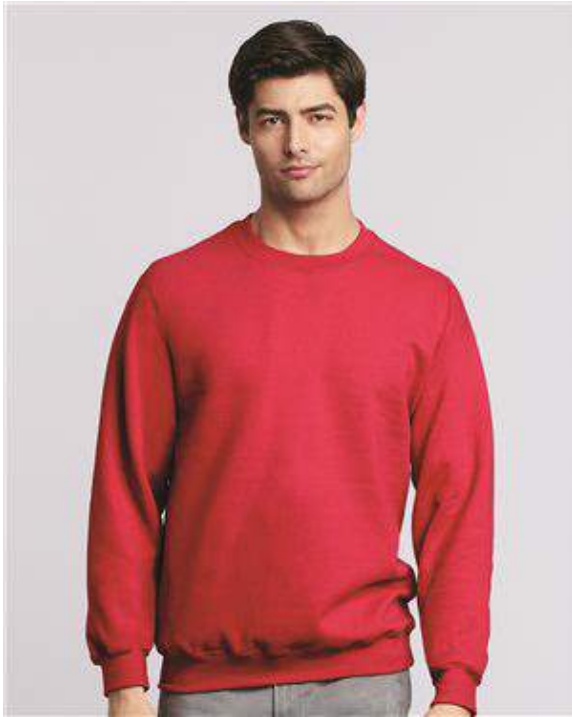

Gildan - Heavy Blend™ Sweatshirt - 18000

- 8 oz., 50/50 preshrunk cotton/polyester
- Heather Sport colors: 60/40 polyester/cotton
- Air jet yarn = softer feel and reduced pilling
- Double needle stitching at shoulder, armhole, neck, waistband and cuffs
- 1 x 1 rib with spandex
- Quarter-turned to eliminate center crease
- Safety Green: Compliant with ANSI / ISEA 107
- Tearaway label

Colors

White	Black	Antique Cherry Red	Antique Sapphire	Ash	Azalea	Cardinal Red	Carolina Blue	Charcoal	Cherry Red	Dark Chocolate	Dark Heather	Forest	Garnet
Gold	Graphite Heather	Heather Sport Dark Green	Heather Sport Dark Maroon	Heather Sport Dark Navy	Heather Sport Royal	Heather Sport Scarlet	Heliconia	Indigo Blue	Irish Green	Kiwi	Legion Blue	Light Blue	Light Pink
Maroon	Military Green	Mint Green	Navy	Old Gold	Orange	Orchid	Paprika	Plum	Purple	Red	Royal	Safety Green	Safety Orange
Safety Pink	Sand	Sapphire	Sport Grey	Violet									